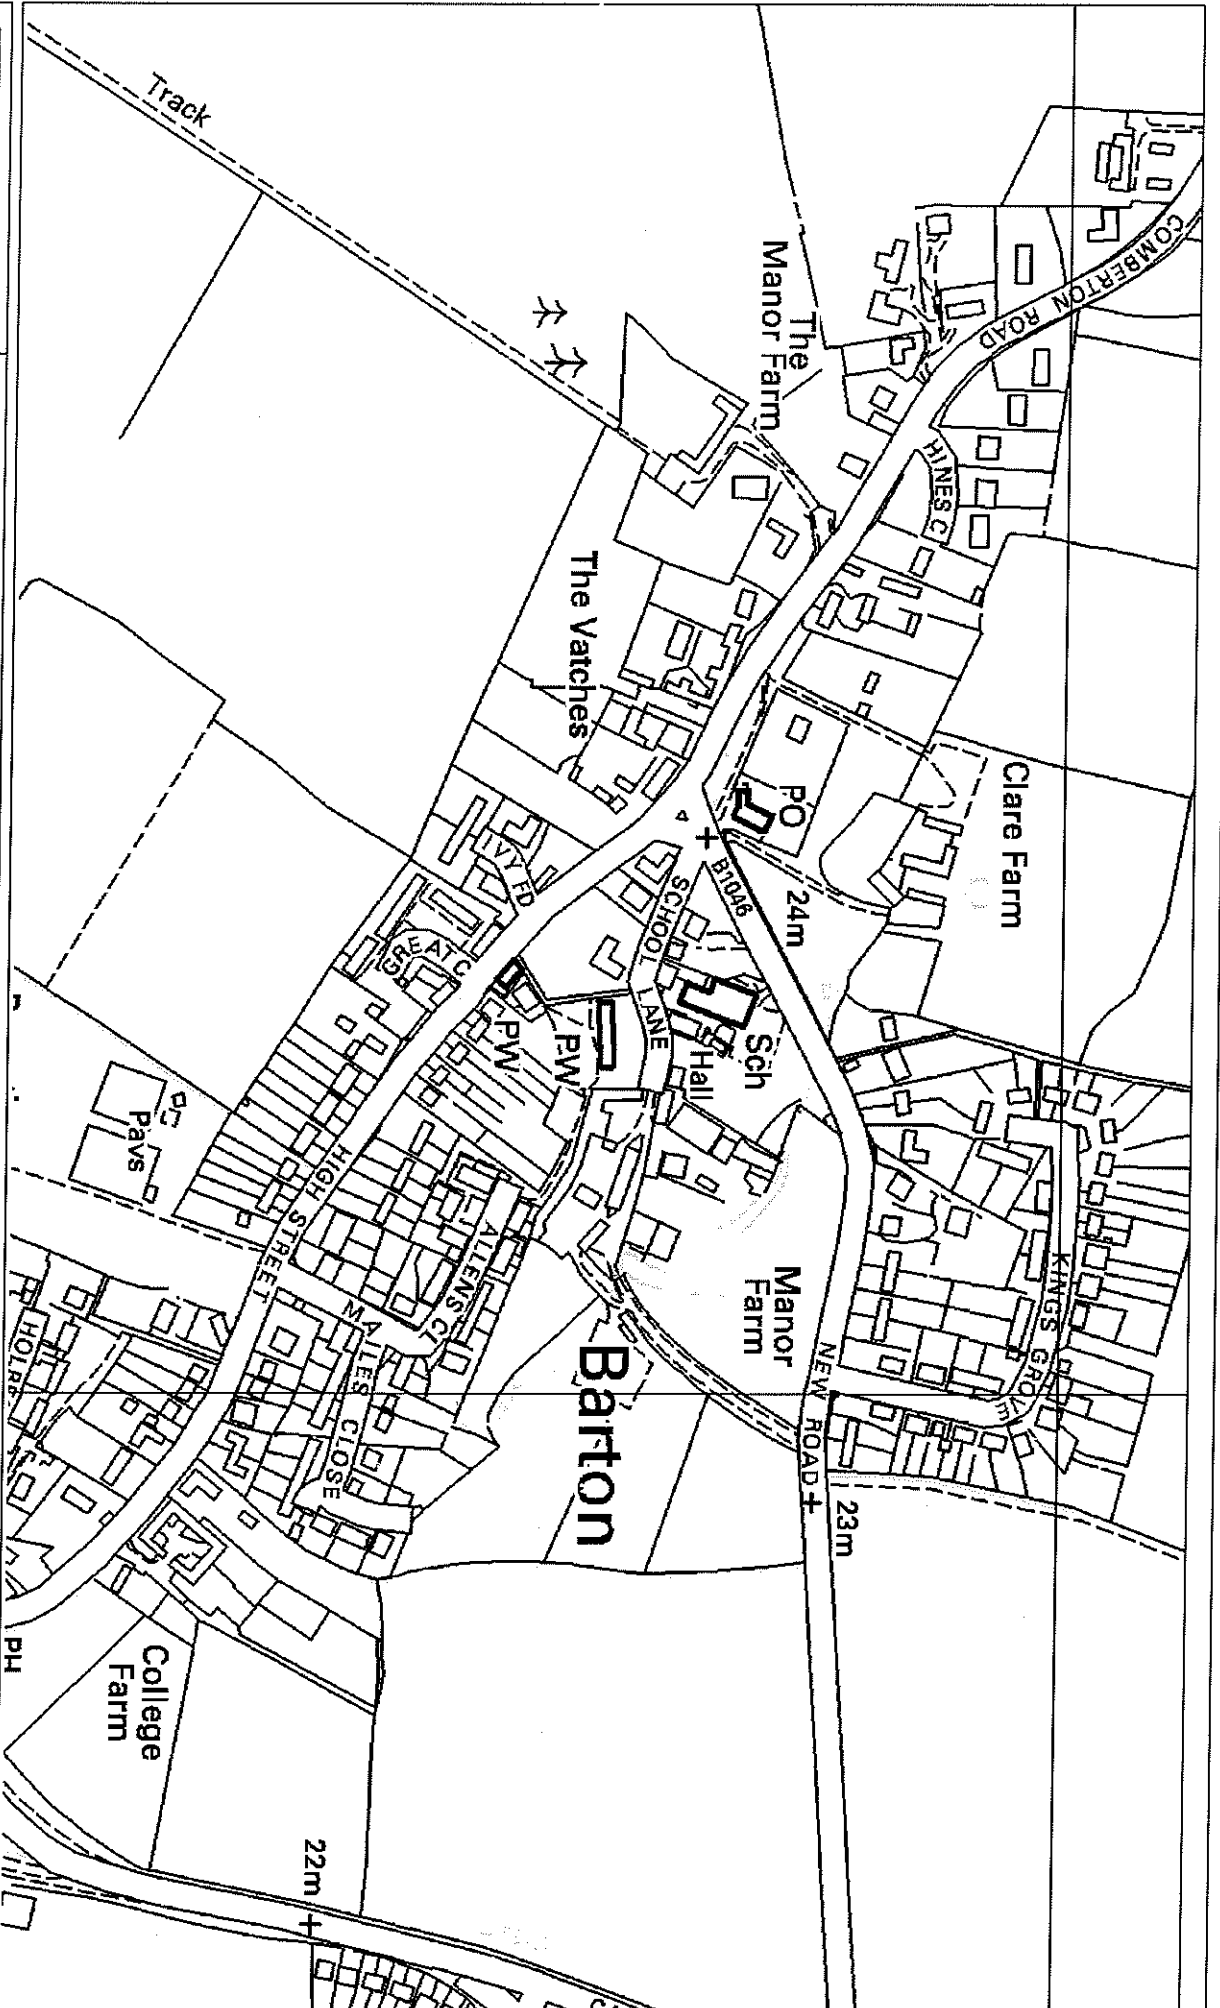

Google maps
UK

Address **Burwash Manor Farm**
New Rd
Barton, Cambridge CB23 7EY, UK

B

©2010 Google - Map data ©2010 Tele Atlas

Ordnance Survey
 The National Mapping Agency for Great Britain

Reproduced from the 2008 Ordnance Survey mapping with the permission of the controller of Her Majesty's stationery office (c) Crown Copyright. Unauthorised reproduction infringes Crown Copyright and may lead to prosecution or civil proceedings.

Scale 1/3008

Date 31/3/2010

Centre = 540768 E 255725 N