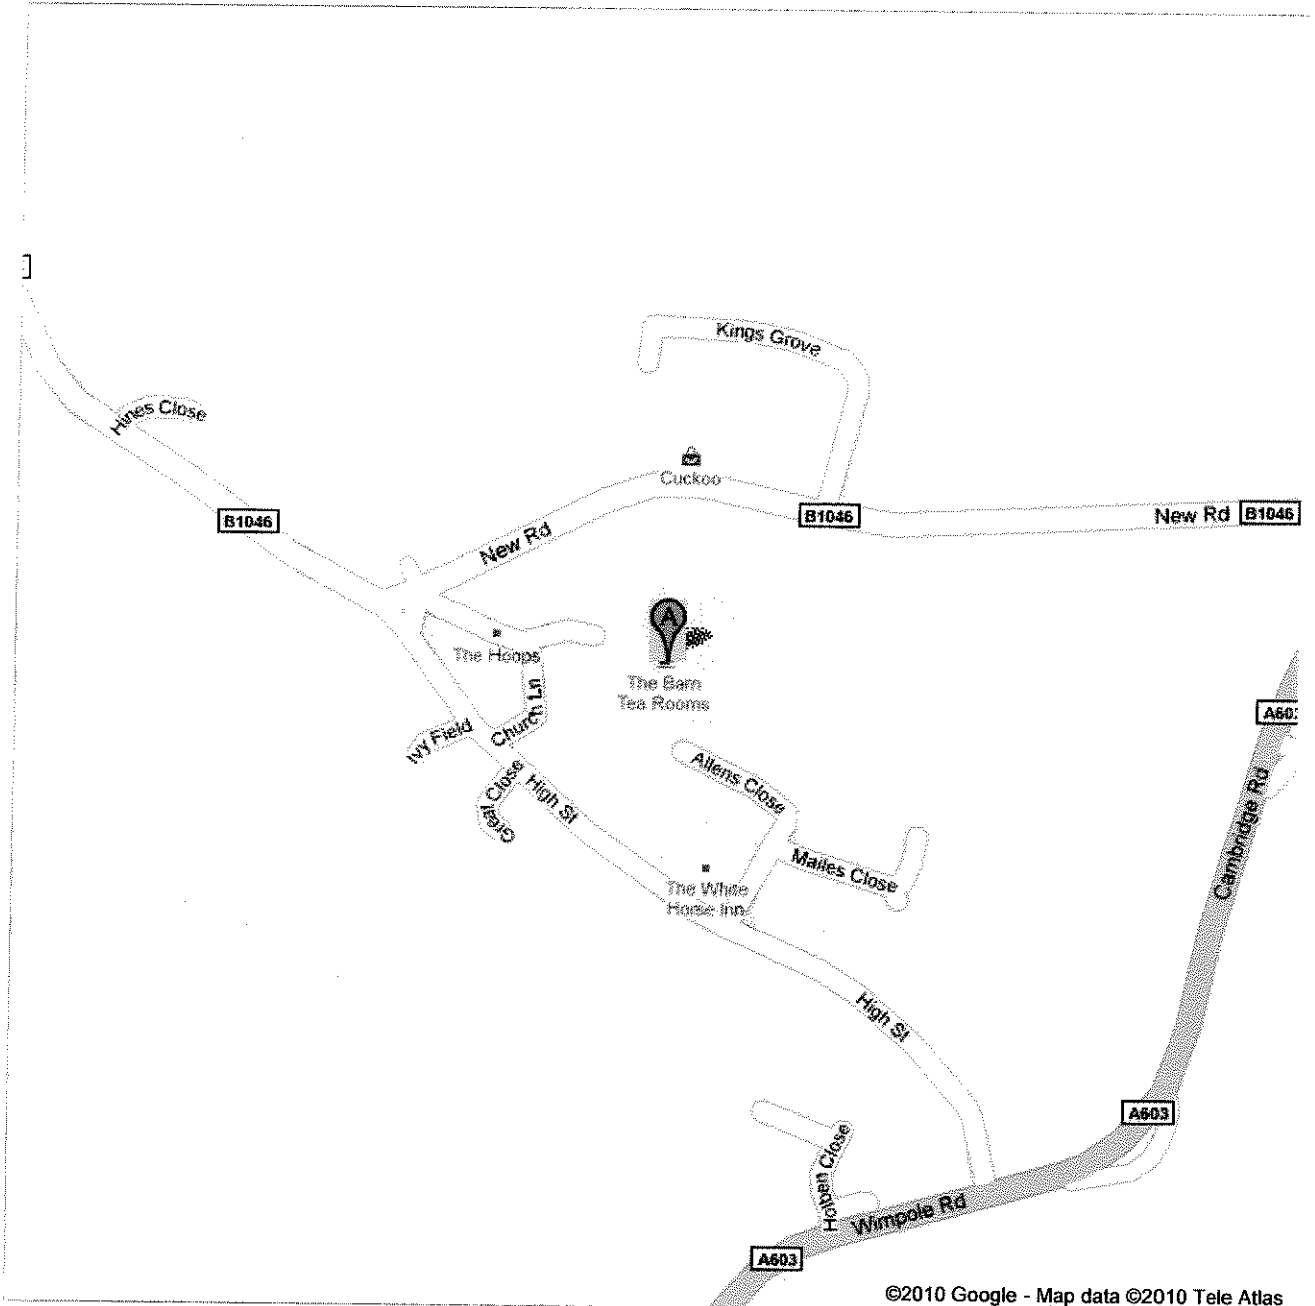

Google maps
UK

Address **Burwash Manor Farm**
New Rd
Barton, Cambridge CB23 7EY, UK

B

©2010 Google - Map data ©2010 Tele Atlas

Ordnance Survey
 The National Mapping Agency for Great Britain

Reproduced from the 2008 Ordnance Survey mapping with the permission of the controller of Her Majesty's stationery office (c) Crown Copyright. Unauthorised reproduction infringes Crown Copyright and may lead to prosecution or civil proceedings.

Scale 1/3008

Date 31/3/2010

Centre = 540768 E 255725 N